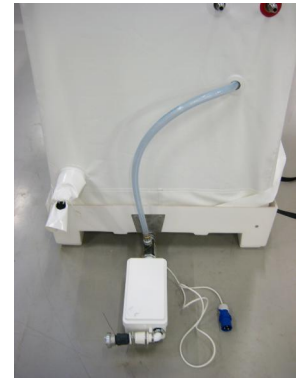

Shower- and Toiletcabins

SchanCab Flexible Latrine:

That's what we call this kind of cabin.

We have developed in co-operation with Danish Emergency Management Agency

This Latrine has to take care of the hygiene and sanitary conditions of the staff.

The Latrine is produced with a bottom in fibre glass. Can be made with or without toilet.

All parts to use with the latrine is stored inside the bottom, when it's not set up. Ex. Toilet is stored in a separate box.

Size of Latrine:

Collapsed - L x W x H = 1,2 x 1,0 x 0,3 m

Set up - L x W x H = 1,2 x 1,0 x 2,1 m

5 pcs. Pile up = L x W x H = 1,2 x 1,0 x 1,2 m